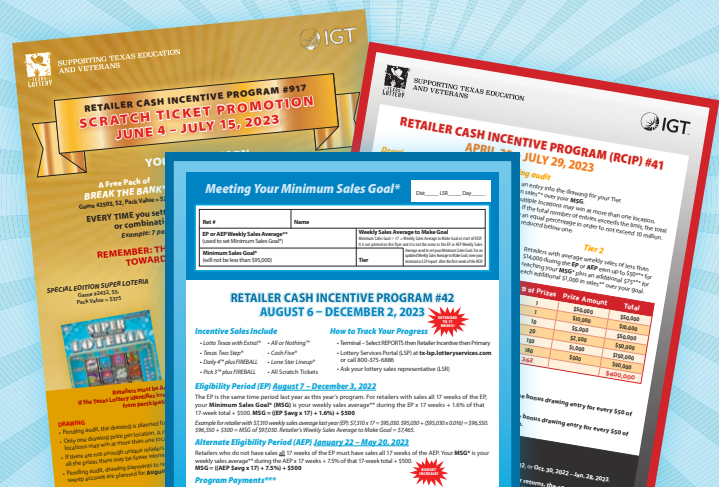

RETAILER CASH INCENTIVE PROGRAM (RCIP)

IMPORTANT RCIP DATES*

- #917 Ended July 15
  - Drawing **August 1**
  - Drawing Prize Payments to Retailers' Sweep Account **August 25**
  - Earned Packs Delivered by **September 18**
- #41 Ended July 29
  - Drawing **August 22**
  - Drawing & Base Payments to Retailers' Sweep Account **September 15**
- #42 Runs August 6 – December 2
  - EXTENDED TO 17 WEEKS!
  - BUDGET INCREASED TO $15,000,000 + $1,000,000 DRAWING!
- #918 Runs August 20 – September 30
  - *Drawing and Payment dates pending audit

This information provides retailers key elements of the RCIP. It is not a comprehensive description of the entire program. For complete program details, refer to the program flyer, talk to your lottery sales rep, call the Texas Lottery M-F 7 a.m. – 5:30 p.m. CT at 800-375-6886 or visit texaslottery.com/Retailers.

LOTTERY SERVICES PORTAL (LSP)

The Lottery Services Portal (LSP) provides existing and potential Texas Lottery® retailers the convenience and efficiency of online access to lottery functions including:

- Apply for a new lottery sales license
- Renew an existing lottery sales license
- Manage lottery license information
- View and download sales, inventory, validations and other useful reports
- Add and maintain users