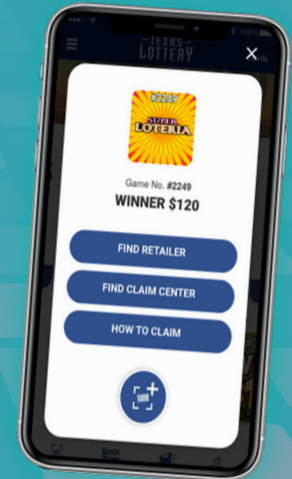

TEXAS LOTTERY® APP

WINNING RESULTS!

Encourage Texas Lottery® players to identify their prizes before presenting tickets to you for validation.

Texas Lottery App users can get detailed winning results information for all their prize values, including prizes over \$599*.

Retailers see prizes only up to \$599 when they do an inquiry or validation attempt using the in-store terminal.

*The following prize types will display claim information instead of a cash prize amount: annuities, jackpot prizes, merchandise and free ticket prizes.