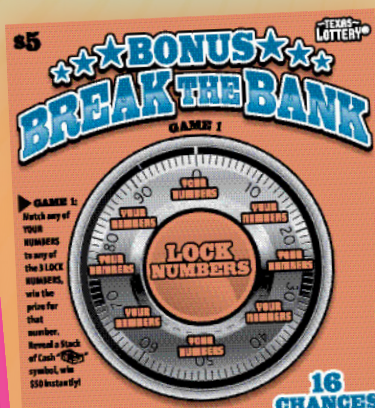

EVERY TIME you Settle (with validation) 7 packs of any one or combination of the promotion games below.**

Example: 1 pack #2646 + 3 packs #2430 + 1 pack #2713 + 2 packs #2609

REMIND PLAYERS THERE ARE LOTS OF UNCLAIMED PRIZES REMAINING!

20X THE MONEY

Game #2646, \$2
Pack Value = \$250

BONUS BREAK THE BANK

Game #2430, \$5
Pack Value = \$375

100X THE CASH

Game #2713, \$10
Pack Value = \$500

**\$100, \$200, \$500
OR \$1,000!**

Game #2609, \$20
Pack Value = \$500